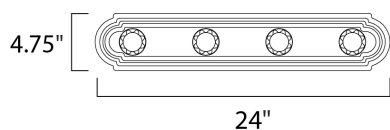

### MEASUREMENTS

DIMENSION : 24" W x 4.75" H x 5" Ext  
 BACK PLATE : 4.75" W x 24" H x 2.3" HCO  
 HANGING WEIGHT : 1.76 lb